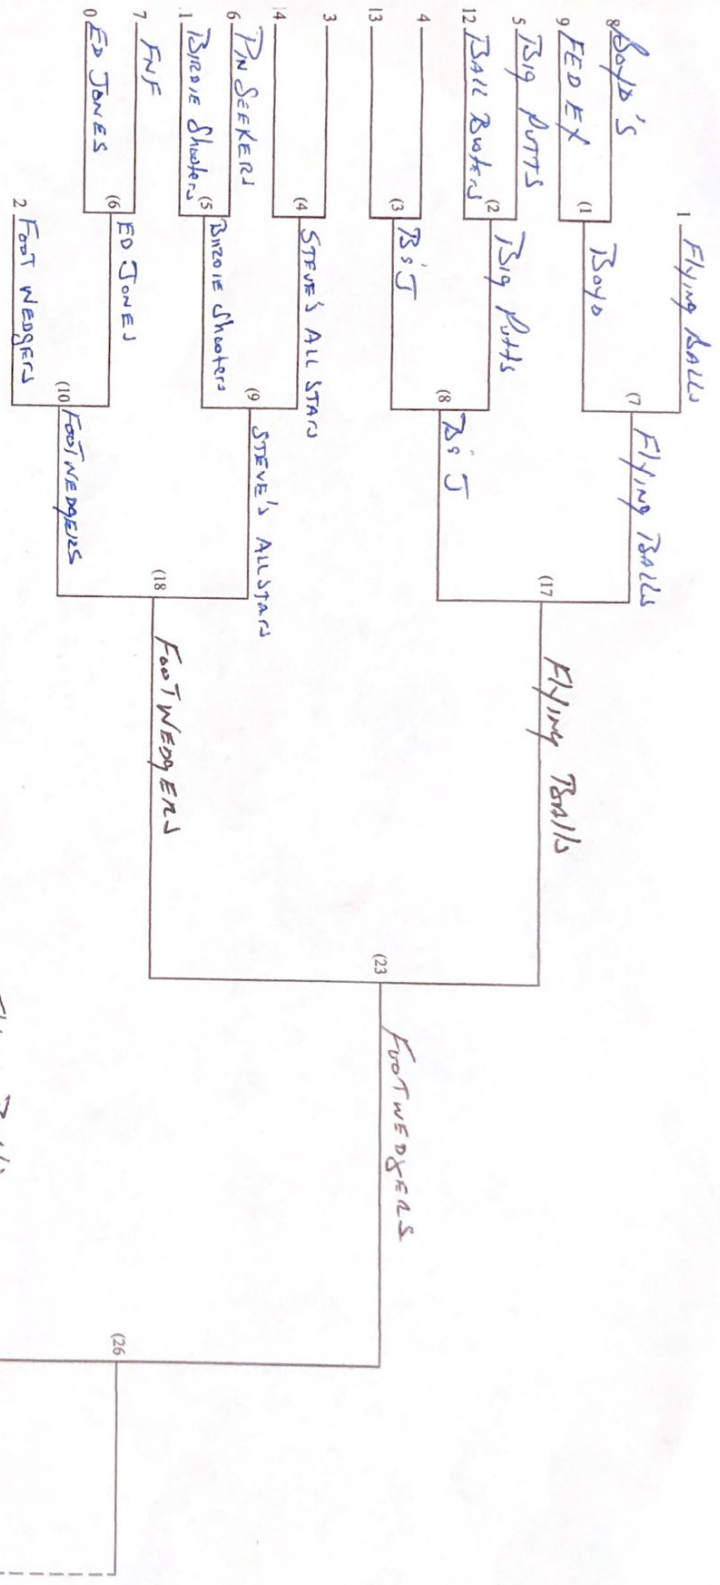

14 Team Double Elimination

oscer's Bracket

--- L26 IF FIRST LOSS