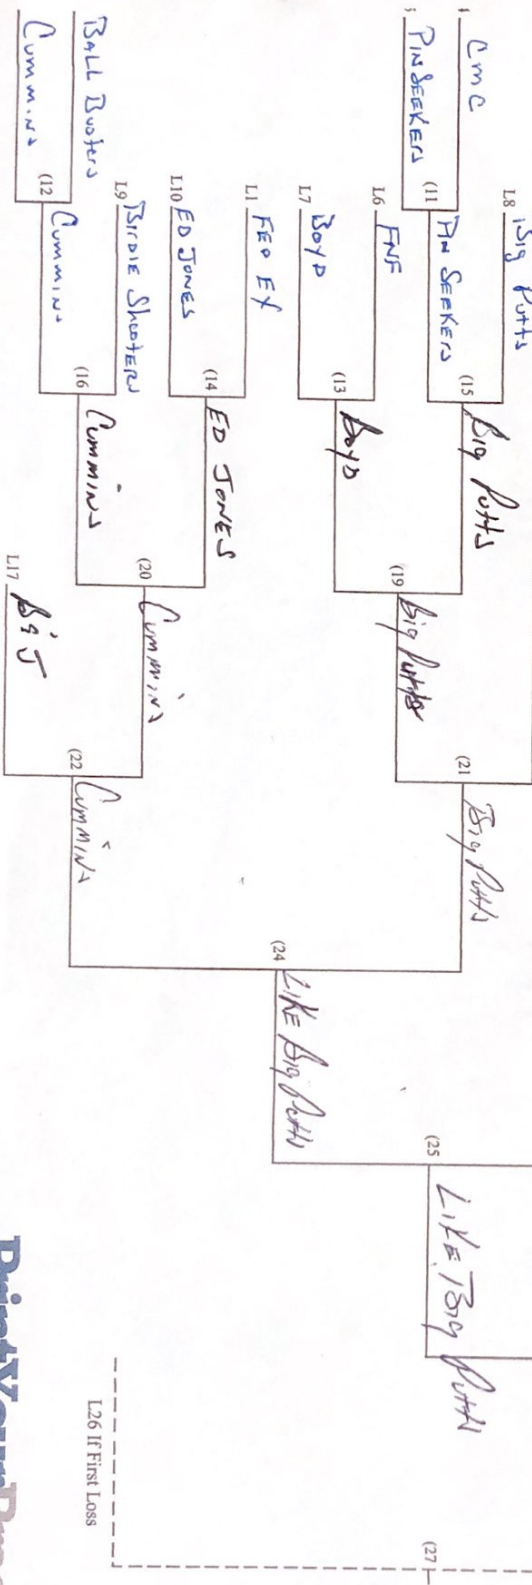

14 Team Double Elimination

oscer's Bracket

--- L26 IF FIRST LOSS